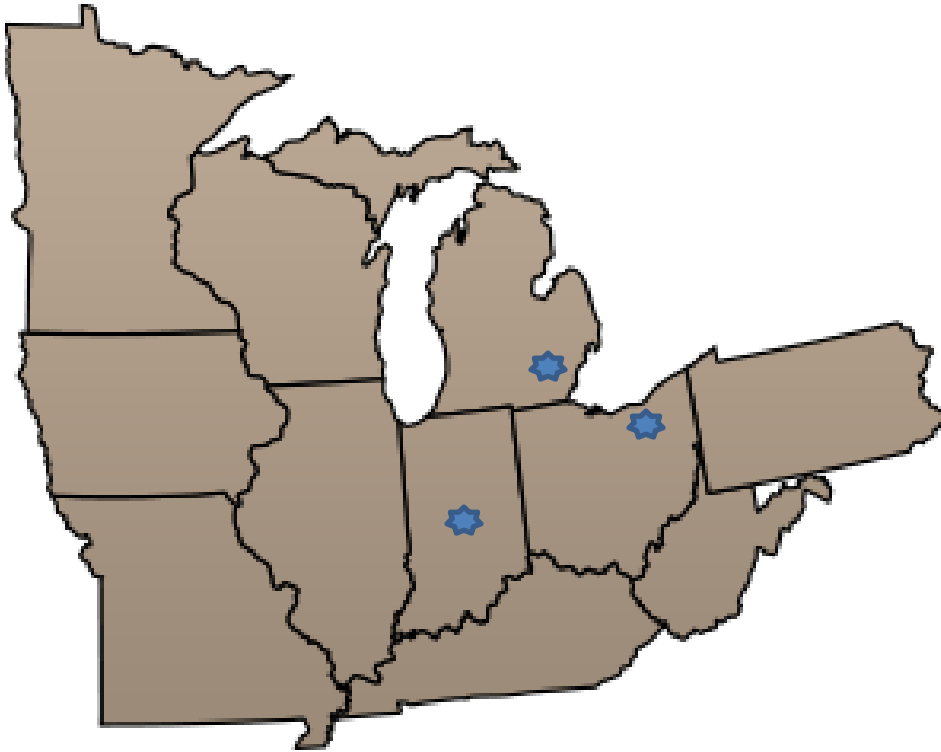

## Delivery Capabilities

All Med Medical ships supplies to customers throughout the Midwest from our Michigan and Ohio distribution centers. All Med provides next day service to Ohio, Michigan, Indiana, and some areas of Pennsylvania, Kentucky & Illinois via our local trucks or common carrier. If you would like to inquire about delivery methods and lead times to your particular location, please contact our inside sales department at 1-800-434-2909.

### **All Med Medical Supply**

#### **All Care Billing**

*Main Offices & Michigan Distribution Center*

6321 Commerce Drive  
Westland, Michigan 48185

### **All Med Medical Supply**

*Cleveland Distribution Center*

6950 Engle Road Suites CCC/DDD  
Middleburg Heights, Ohio 44130